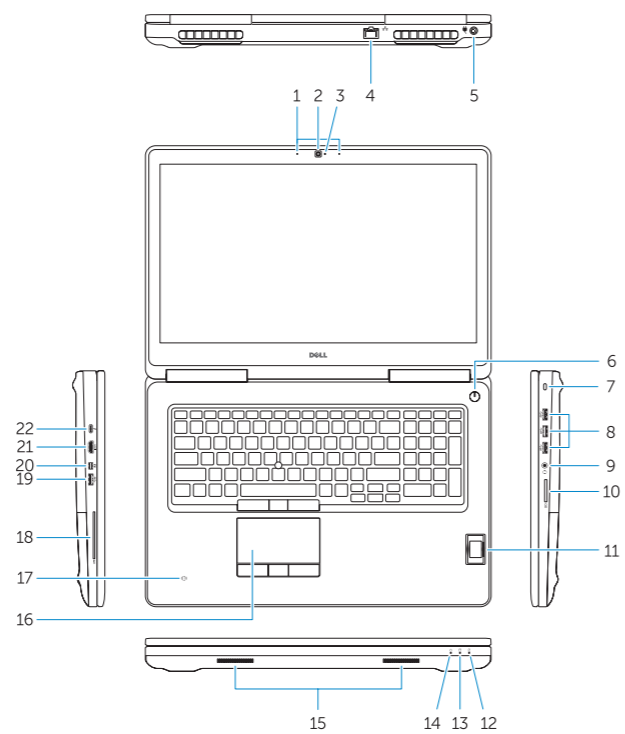

[Dell.com/contactdell](#)

[Dell.com/regulatory_compliance](#)

P29E

P29E001

Dell Precision -7710

Features

Fitur | Funciones | Tính năng | الميزات

1. Microphone
2. Camera (optional)
3. Camera-status light (optional)
4. Network connector
5. Power connector
6. Power button
7. Security-cable slot
8. USB 3.0 connector
9. Headset connector
10. Memory card reader
11. Fingerprint reader (optional)
12. Battery-status light
13. Hard-drive activity light
14. Power-status light

15. Speakers
16. Touchpad
17. Contactless smartcard reader (optional)
18. Smartcard reader (optional)
19. USB 3.0 connector
20. Mini DisplayPort connector
21. HDMI connector
22. USB-C connector (optional)
23. Docking connector
24. Service-tag label
25. Door and battery release latch