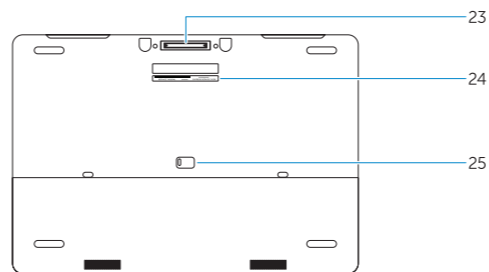

1. Micrófono
2. Cámara (opcional)
3. Indicador luminoso de estado de la cámara (opcional)
4. Conector de red
5. Conector de alimentación
6. Botón de encendido
7. Ranura del cable de seguridad
8. Conector USB 3.0
9. Conector para auricular
10. Lector de tarjetas de memoria
11. Lector de huellas dactilares (opcional)
12. Indicador luminoso del estado de la batería
13. Indicador luminoso de actividad de la unidad del disco duro

14. Indicador luminoso de estado de alimentación
15. Altavoces
16. Panel táctil
17. Lector de tarjetas inteligentes sin contacto (opcional)
18. Lector de tarjetas inteligentes (opcional)
19. Conector USB 3.0
20. Conector DisplayPort
21. Conector HDMI
22. Conector USB-C (opcional)
23. Conector de acoplamiento
24. Etiqueta de servicio
25. Pasador de liberación de la batería y de la puerta

15. السماعات
16. لوحة اللمس
17. قارئ البطاقة الذكية اللاسلكي (اختياري)
18. قارئ البطاقة الذكية (اختياري)
19. موصل USB 3.0
20. موصل DisplayPort المصغر
21. موصل HDMI
22. موصل USB-C (اختياري)
23. موصل الإرساء
24. ملصق رمز الخدمة
25. مزلاج تحرير البطارية والباب

1. الميكروفون
2. الكاميرا (اختيارية)
3. مصباح حالة الكاميرا (اختياري)
4. موصل الشبكة
5. موصل التيار
6. زر التشغيل
7. فتحة كبل الأمان
8. موصل USB 3.0
9. موصل سماعة الرأس
10. قارئ بطاقة الذاكرة
11. قارئ بصمات الأصابع (اختياري)
12. مصباح حالة البطارية
13. مصباح نشاط محرك الأقراص الثابتة
14. مصباح حالة الطاقة

© 2015 Dell Inc.

© 2015 Microsoft Corporation.

0TV9W6A00

Printed in China.

2015-07